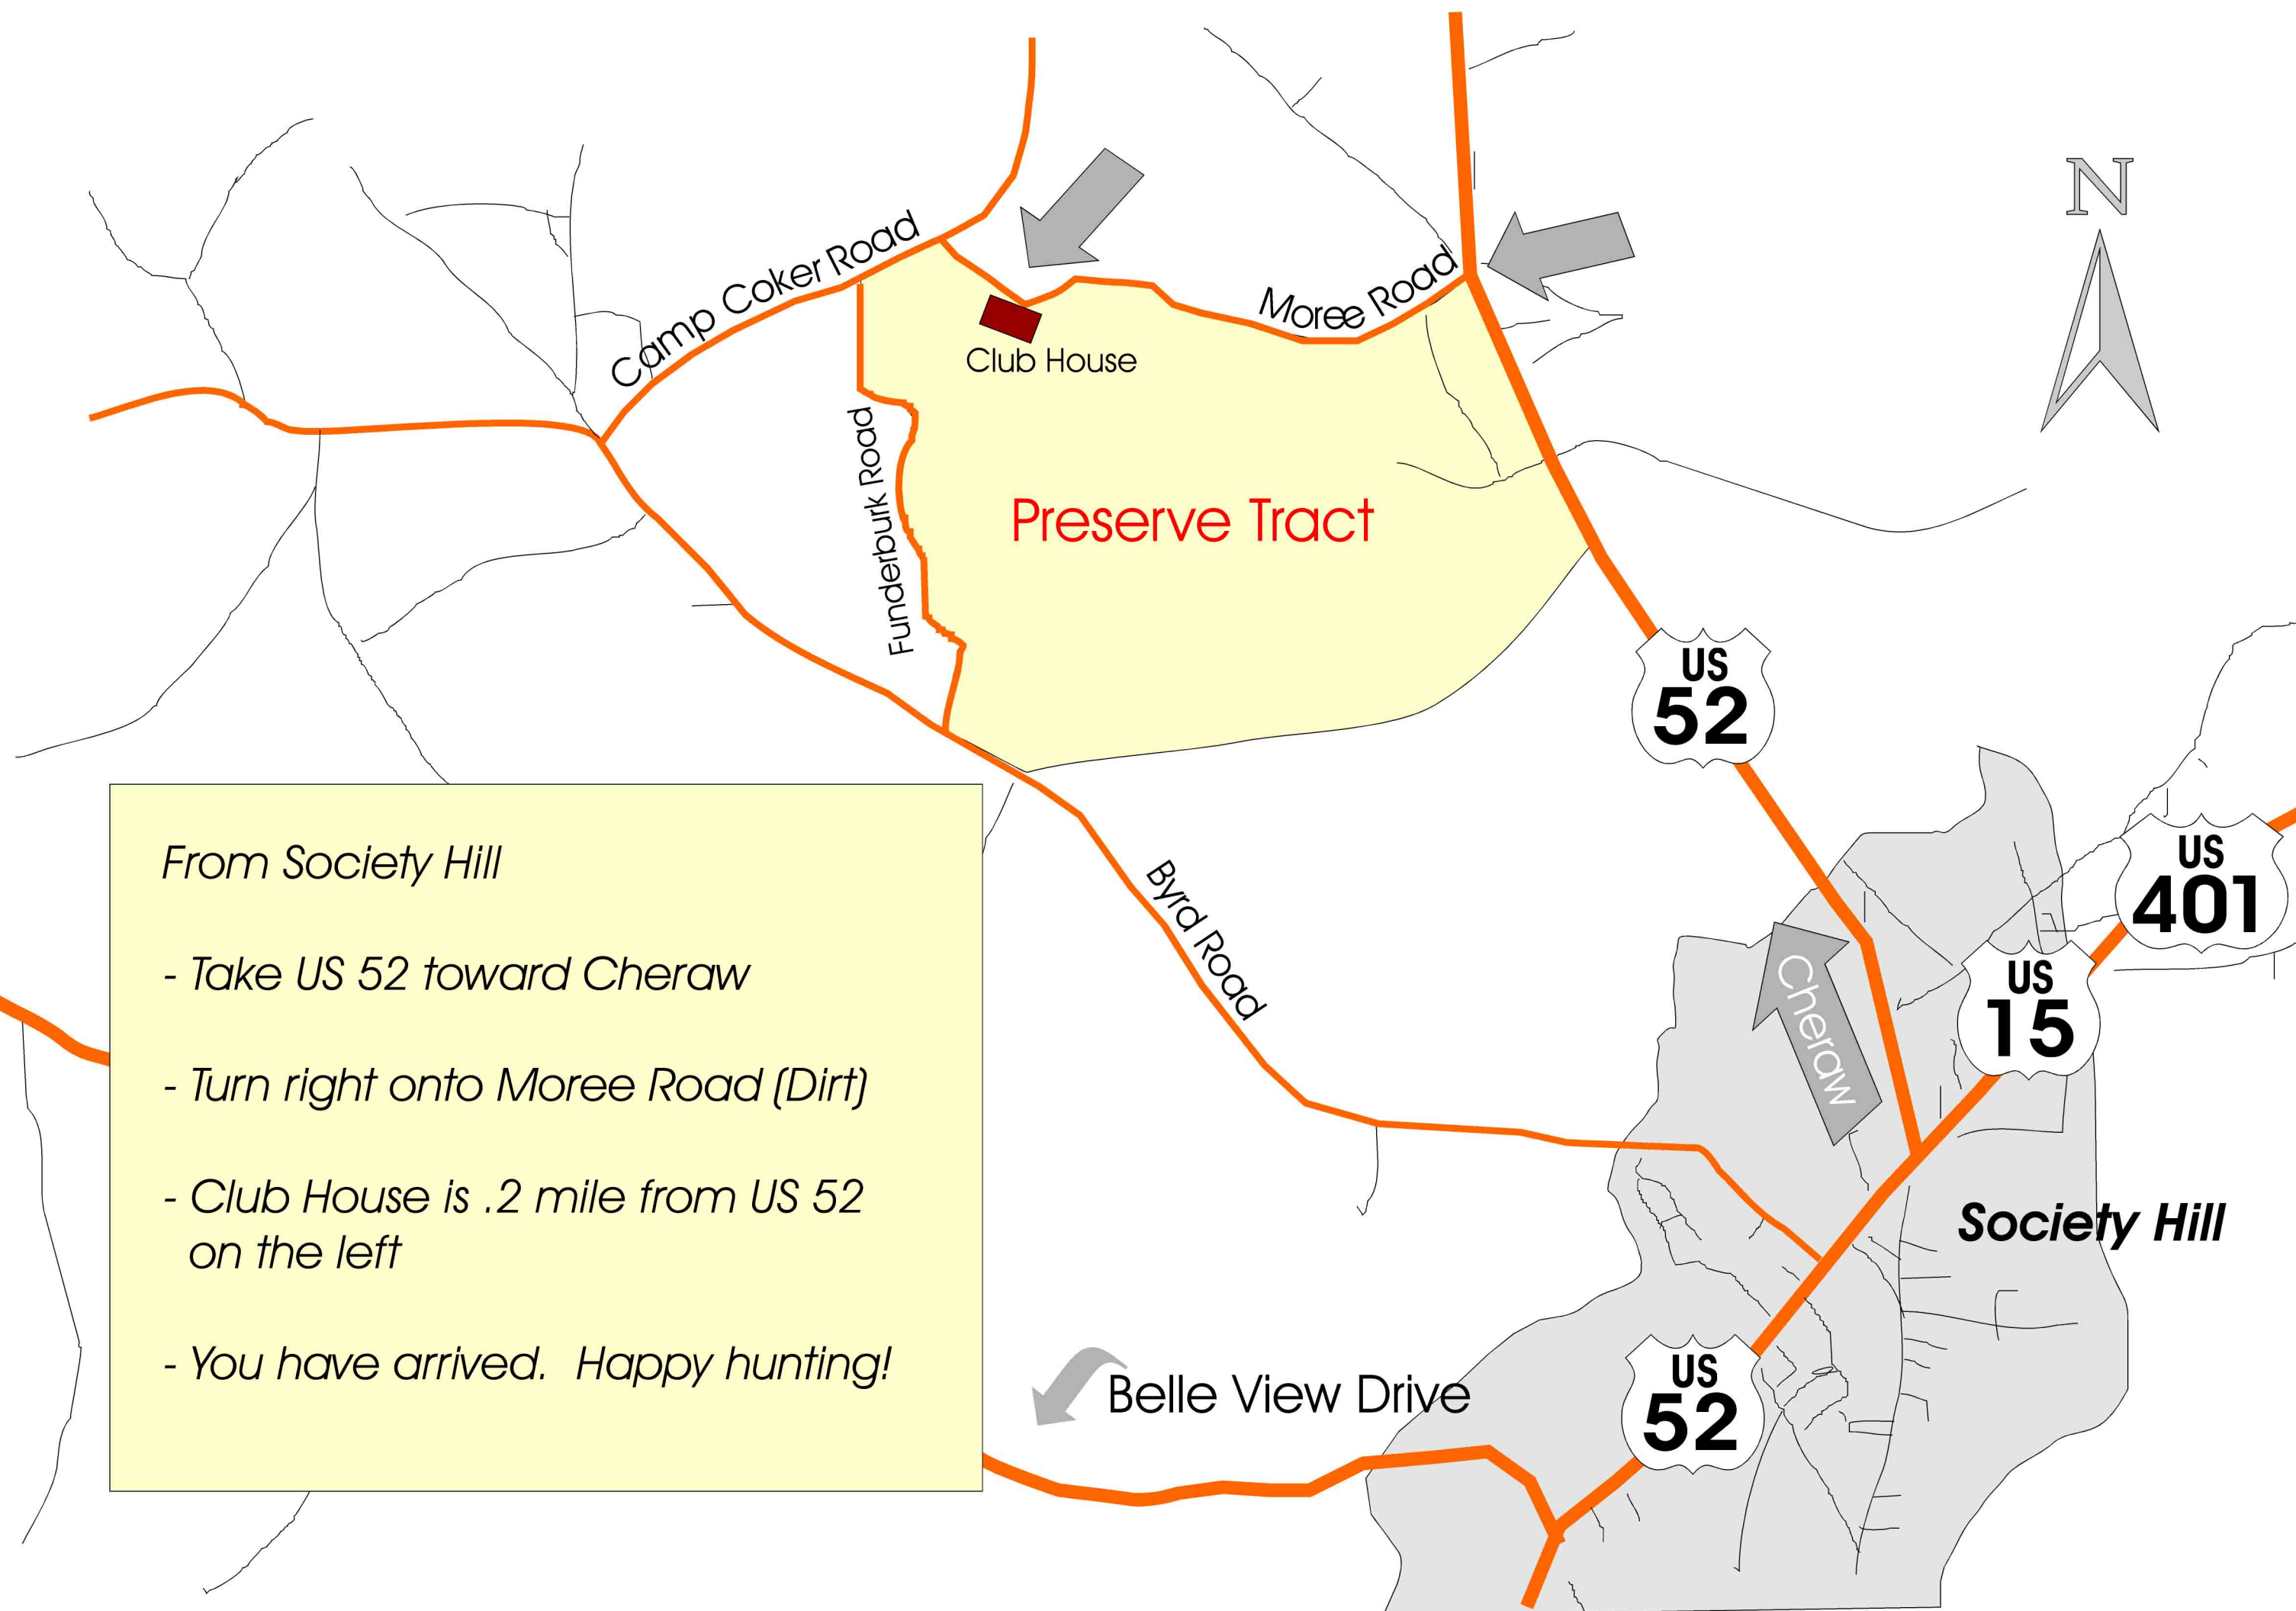

Directions to Moree's Preserve Tract

From Society Hill

- Take US 52 toward Cheraw
- Turn right onto Moree Road (Dirt)
- Club House is .2 mile from US 52 on the left
- You have arrived. Happy hunting!